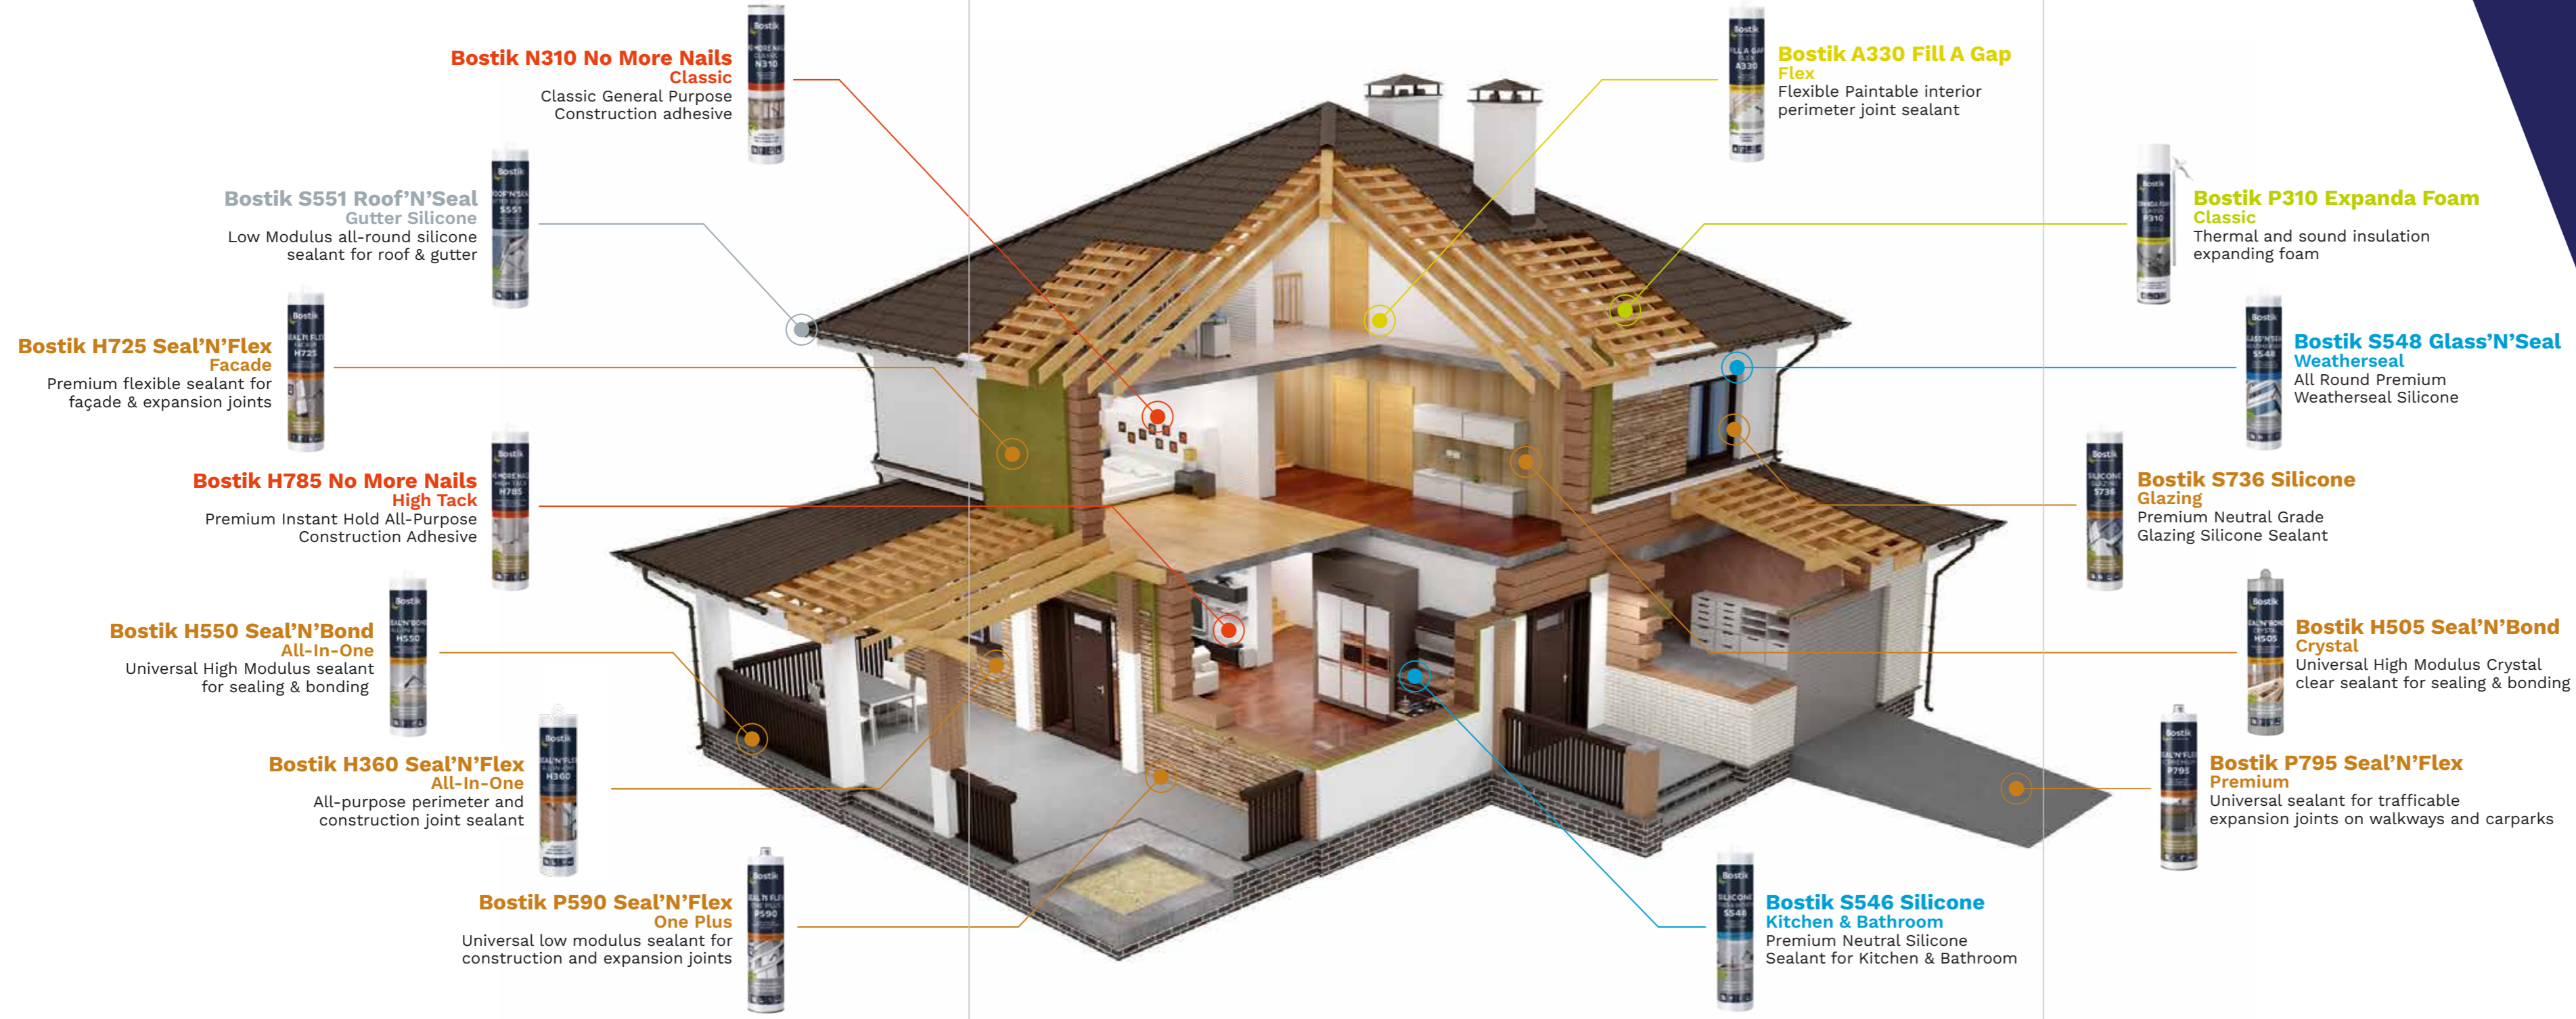

A COMPREHENSIVE SMART RANGE FOR CONSTRUCTION
AND DECORATION PROFESSIONALS

* Compatibility of safety foils in layered glass as well as edge seals of insulation glass with glazing sealants cannot be guaranteed by the supplier of the sealant, as the composition of the edge seals can be changed by the producer without mentioning. Advices concerning the compatibility of glazing sealants to the edge seals of insulation glass are based on experience and therefore not guaranteed.

Bostik N310 No More Nails Classic
Classic General Purpose Construction adhesive

Bostik A330 Fill A Gap Flex
Flexible Paintable interior perimeter joint sealant

Bostik S551 Roof'N'Seal Gutter Silicone
Low Modulus all-round silicone sealant for roof & gutter